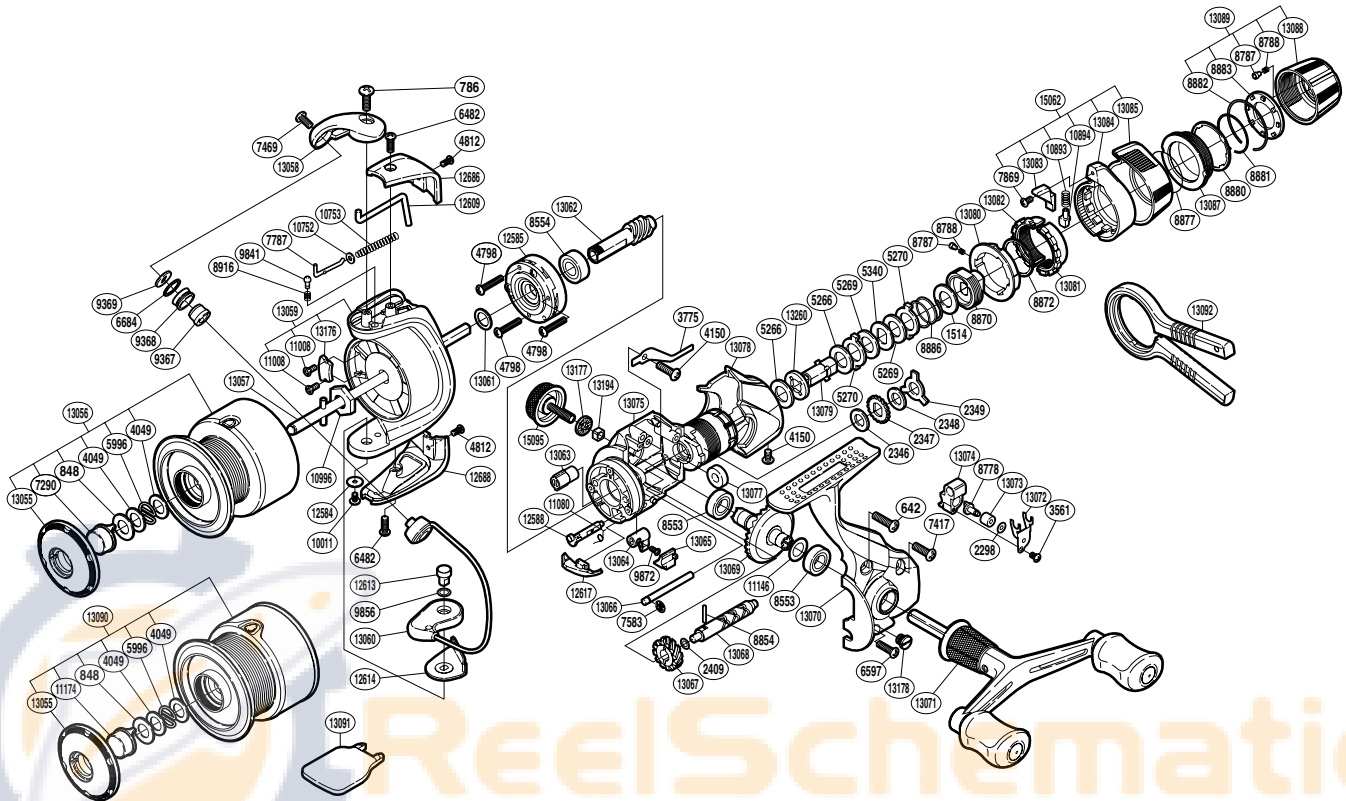

SHIMANO

SUPER

SUP-4000GTRC

(1SG484003G)

Please note that the number of adjusting washers may not be the same as shown in the exploded views. (Adjustment will vary with each individual product.)

Part No.	Description	Part No.	Description	Part No.	Description
RD 0642	Screw	RD 8880	Drag Knob Washer	RD13064	Anti-Reverse Lever
RD 0786	Screw	RD 8881	Drag Knob Retainer	RD13065	Anti-Reverse Lever Cover
RD 0848	Washer	RD 8882	Click Plate Retainer	RD13066	Oscillating Guide
RD 1514	Washer	RD 8883	Click Plate	RD13067	Idle Gear
RD 2298	Spacer	RD 8886	Drag Coil Spring	RD13068	Worm Shaft
RD 2346	Drag Washer	RD 8916	Click Spring	RD13069	Drive Gear
RD 2347	Click Gear	RD 9367	Line Roller Bushing	RD13070	Side Cover
RD 2348	Drag Washer	RD 9368	Line Roller	RD13071	Double Paddle Handle Assembly
RD 2349	Eared Washer	RD 9369	Line Roller Washer	RD13072	Oscillating Slider Retainer
RD 2409	Spacer	RD 9841	Click Pin	RD13073	Oscillating Slider Bushing
RD 3561	Screw	RD 9856	Washer	RD13074	Oscillating Slider
RD 3775	Drag Click	RD 9872	Screw	RD13075	Body
RD 4049	Washer	RD10011	Screw	RD13077	Drag Shaft C
RD 4150	Screw	RD10752	Spring Guide A Support	RD13078	Rear Protector
RD 4798	Screw	RD10753	Bail Spring	RD13079	Drag Shaft A
RD 4812	Screw	RD10893	Position Pin Spring	RD13080	Lever Click Gear
RD 5266	Drag Washer	RD10894	Lever Position Pin	RD13081	Fightin' Pressure Screw
RD 5269	Drag Washer	RD10996	Rotor Nut	RD13082	Fightin' Pressure Screw B
RD 5270	Eared Washer	RD11008	Screw	RD13083	Fightin' Lever Inner B
RD 5340	Key Washer	RD11080	Anti-Reverse Cam Spring	RD13084	Fightin' Lever Inner A
RD 5996	Locking Spring	RD11146	Washer	RD13085	Fightin' Lever Outer
RD 6482	Screw	RD12584	Washer	RD13087	Drag Programmer B
RD 6597	Screw	RD12585	Roller Clutch Assembly	RD13088	Drag Programmer A
RD 6684	Line Roller Spacer	RD12588	Anti-Reverse Cam	RD13089	Drag Programmer Assembly
RD 7290	Push Button	RD12609	Bail Trip Lever	RD13176	Counter Weight
RD 7417	Screw	RD12613	Bail Hold Support Shaft	RD13177	Handle Screw Cap Spacer
RD 7469	Screw	RD12614	Bail Hold Support Spacer	RD13178	Oil Cap
RD 7583	E Lock	RD12617	Bail Trip Strike	RD13194	Handle Screw Lock
RD 7787	Bail Spring Guide A	RD12686	Bail Spring Cover	RD13260	Drag Shaft B
RD 7869	Screw	RD12688	Bail Hold Support Guard	RD15062	Fightin' Lever Assembly
RD 8553	Ball Bearing	RD13055	Push Button Collar	RD15095	Handle Screw Cap
RD 8554	Ball Bearing	RD13056	Spool Assembly		
RD 8778	Oscillating Pawl	RD13057	Main Shaft	RD11174	Push Button
RD 8787	Click Pin	RD13058	Bail Arm	RD13090	Spare Spool Assembly
RD 8788	Click Spring	RD13059	Rotor		
RD 8854	Worm Shaft Pin	RD13060	Bail Assembly		
RD 8870	Pressure Screw	RD13061	Washer		
RD 8872	Fightin' Pressure Screw Washer	RD13062	Pinion Gear	RD13091	Spool Wrench (accessory)
RD 8877	Drag Knob Friction Ring	RD13063	Worm Bushing	RD13092	Knob Wrench (accessory)